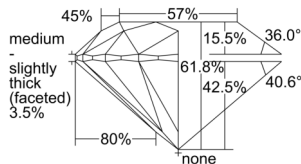

GIA®

FACSIMILE

GIA REPORT 5506279639

Verify this report at GIA.edu

GIA NATURAL DIAMOND DOSSIER®

August 29, 2024
GIA Report Number 5506279639
Shape and Cutting Style ..... Round Brilliant
Measurements ..... 4.51 - 4.53 x 2.80 mm

GRADING RESULTS

Carat Weight ..... 0.35 carat
Color Grade ..... D
Clarity Grade S11
Cut Grade ..... Excellent

ADDITIONAL GRADING INFORMATION

Polish ..... Excellent
Symmetry ..... Excellent
Fluorescence ..... None
Clarity Characteristics ..... Feather
Inscription(s): GIA 5506279639

PROPORTIONS

Profile to actual proportions

GRADING SCALES

GIA COLOR SCALE	GIA CLARITY SCALE	GIA CUT SCALE
D	FLAWLESS	EXCELLENT
E	INTERNALLY FLAWLESS	
F	VVS₁	VERY GOOD
G		
H	VS₁	GOOD
I		
J	SI₁	FAIR
K		
L	I₁	POOR
M		
N	I₂	
O	I₃	
P		
Q		
R		
S		
T		
U		
V		
W		
X		
Y		
Z