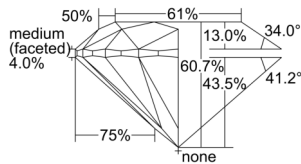

GIA®

FACSIMILE

GIA REPORT 5506279945

Verify this report at GIA.edu

GIA NATURAL DIAMOND DOSSIER®

August 28, 2024
GIA Report Number 5506279945
Shape and Cutting Style ..... Round Brilliant
Measurements ..... 3.96 - 3.98 x 2.41 mm

GRADING RESULTS

Carat Weight ..... 0.23 carat
Color Grade ..... G
Clarity Grade VS2
Cut Grade ..... Excellent

ADDITIONAL GRADING INFORMATION

Polish ..... Excellent
Symmetry ..... Excellent
Fluorescence ..... Faint
Clarity Characteristics ..... Crystal
Inscription(s): GIA 5506279945

PROPORTIONS

Profile to actual proportions

GRADING SCALES

GIA COLOR SCALE	GIA CLARITY SCALE	GIA CUT SCALE	
D	FLAWLESS	EXCELLENT	
E	INTERNALLY FLAWLESS		
F		VVS₁	VERY GOOD
G	VVS₂		
H	VS₁	GOOD	
I	VS₂		
J	SI₁	FAIR	
K	SI₂		
L	I₁	POOR	
M	I₂		
N	I₃		
O			
P			
Q			
R			
S			
T			
U			
V			
W			
X			
Y			
Z