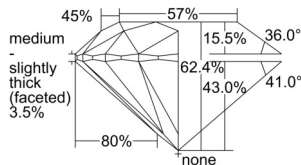

GIA®

FACSIMILE

GIA REPORT 5506281679

Verify this report at GIA.edu

GIA NATURAL DIAMOND DOSSIER®

August 28, 2024
GIA Report Number 5506281679
Shape and Cutting Style ..... Round Brilliant
Measurements ..... 5.23 - 5.25 x 3.27 mm

GRADING RESULTS

Carat Weight ..... 0.55 carat
Color Grade ..... K
Clarity Grade VS1
Cut Grade ..... Excellent

ADDITIONAL GRADING INFORMATION

Polish ..... Excellent
Symmetry ..... Excellent
Fluorescence ..... None
Clarity Characteristics..... Crystal, Cloud, Needle, Pinpoint
Inspection(s): GIA 5506281679

PROPORTIONS

Profile to actual proportions

GRADING SCALES

GIA COLOR SCALE	GIA CLARITY SCALE	GIA CUT SCALE	
D	FLAWLESS	EXCELLENT	
E	INTERNALLY FLAWLESS		
F		VVS₁	VERY GOOD
G	VVS₂		
H	VS₁	GOOD	
I	VS₂		
J	SI₁	FAIR	
K	SI₂		
L	I₁	POOR	
M	I₂		
N	I₃		
O			
P			
Q			
R			
S			
T			
U			
V			
W			
X			
Y			
Z