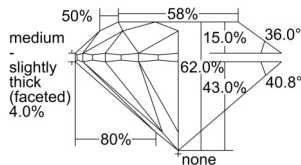

GIA®

FACSIMILE

GIA REPORT 5506287919

Verify this report at GIA.edu

GIA NATURAL DIAMOND DOSSIER®

August 27, 2024
GIA Report Number 5506287919
Shape and Cutting Style ..... Round Brilliant
Measurements ..... 4.48 - 4.50 x 2.78 mm

GRADING RESULTS

Carat Weight ..... 0.35 carat
Color Grade ..... F
Clarity Grade S11
Cut Grade ..... Excellent

ADDITIONAL GRADING INFORMATION

Polish ..... Excellent
Symmetry ..... Excellent
Fluorescence ..... None
Clarity Characteristics ..... Crystal, Feather
Inscription(s): GIA 5506287919

PROPORTIONS

Profile to actual proportions

GRADING SCALES

GIA COLOR SCALE	GIA CLARITY SCALE	GIA CUT SCALE	
D	FLAWLESS	EXCELLENT	
E	INTERNALLY FLAWLESS		
F		VVS₁	VERY GOOD
G	VVS₂		
H	VS₁	GOOD	
I	VS₂		
J	S1₁	FAIR	
K	S1₂		
L	I₁	POOR	
M	I₂		
N	I₃		
O			
P			
Q			
R			
S			
T			
U			
V			
W			
X			
Y			
Z