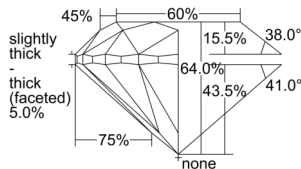

GIA®

FACSIMILE

GIA REPORT 5506290111

Verify this report at GIA.edu

GIA NATURAL DIAMOND DOSSIER®

August 28, 2024
GIA Report Number 5506290111
Shape and Cutting Style ..... Round Brilliant
Measurements ..... 4.20 - 4.23 x 2.70 mm

GRADING RESULTS

Carat Weight ..... 0.31 carat
Color Grade ..... G
Clarity Grade VS1
Cut Grade ..... Good

ADDITIONAL GRADING INFORMATION

Polish ..... Very Good
Symmetry ..... Excellent
Fluorescence ..... None
Clarity Characteristics ..... Cloud, Pinpoint
Inscription(s): GIA 5506290111

PROPORTIONS

Profile to actual proportions