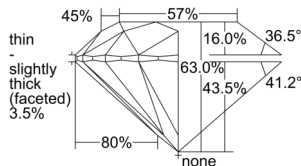

GIA®

FACSIMILE

GIA NATURAL DIAMOND DOSSIER®

August 28, 2024
GIA Report Number 5506294225
Shape and Cutting Style ..... Round Brilliant
Measurements ..... 5.04 - 5.07 x 3.19 mm

GRADING RESULTS

Carat Weight ..... 0.50 carat
Color Grade ..... F
Clarity Grade S11
Cut Grade ..... Excellent

ADDITIONAL GRADING INFORMATION

Polish ..... Excellent
Symmetry ..... Excellent
Fluorescence ..... None
Clarity Characteristics..... Crystal, Cloud, Feather
Inscription(s): GIA 5506294225

GIA REPORT 5506294225

Verify this report at GIA.edu

PROPORTIONS

GRADING SCALES

GIA COLOR SCALE	GIA CLARITY SCALE	GIA CUT SCALE	
D	FLAWLESS	EXCELLENT	
E	INTERNALLY FLAWLESS		
F		VVS₁	VERY GOOD
G	VVS₂		
H	VS₁	GOOD	
I	VS₂		
J	S1₁	FAIR	
K	S1₂		
L	I₁	POOR	
M	I₂		
N	I₃		
O			
P			
Q			
R			
S			
T			
U			
V			
W			
X			
Y			
Z