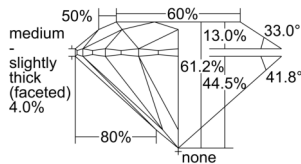

GIA®

FACSIMILE

GIA REPORT 5506294344

Verify this report at GIA.edu

GIA NATURAL DIAMOND DOSSIER®

August 28, 2024
GIA Report Number 5506294344
Shape and Cutting Style ..... Round Brilliant
Measurements ..... 4.30 - 4.32 x 2.64 mm

GRADING RESULTS

Carat Weight ..... 0.30 carat
Color Grade ..... F
Clarity Grade S11
Cut Grade ..... Excellent

ADDITIONAL GRADING INFORMATION

Polish ..... Excellent
Symmetry ..... Excellent
Fluorescence ..... None
Clarity Characteristics ..... Crystal, Feather
Inscription(s): GIA 5506294344

PROPORTIONS

Profile to actual proportions

GRADING SCALES

GIA COLOR SCALE	GIA CLARITY SCALE	GIA CUT SCALE	
D	FLAWLESS	EXCELLENT	
E	INTERNALLY FLAWLESS		
F		VVS₁	VERY GOOD
G	VVS₂		
H	VS₁	GOOD	
I	VS₂		
J	S1₁	FAIR	
K	S1₂		
L	I₁	POOR	
M	I₂		
N	I₃		
O			
P			
Q			
R			
S			
T			
U			
V			
W			
X			
Y			
Z