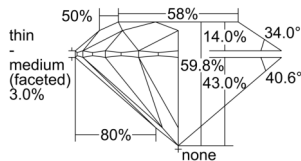

GIA®

FACSIMILE

GIA REPORT 5506297048

Verify this report at GIA.edu

GIA NATURAL DIAMOND DOSSIER®

August 28, 2024
GIA Report Number 5506297048
Shape and Cutting Style ..... Round Brilliant
Measurements ..... 4.80 - 4.82 x 2.87 mm

GRADING RESULTS

Carat Weight ..... 0.40 carat
Color Grade I
Clarity Grade VS1
Cut Grade ..... Excellent

ADDITIONAL GRADING INFORMATION

Polish ..... Excellent
Symmetry ..... Excellent
Fluorescence ..... None
Clarity Characteristics..... Crystal, Needle, Pinpoint
Inscription(s): GIA 5506297048

PROPORTIONS

Profile to actual proportions