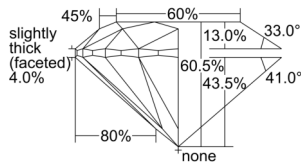

GIA®

FACSIMILE

GIA REPORT 5506297845

Verify this report at GIA.edu

GIA NATURAL DIAMOND DOSSIER®

August 29, 2024
GIA Report Number 5506297845
Shape and Cutting Style ..... Round Brilliant
Measurements ..... 5.75 - 5.78 x 3.49 mm

GRADING RESULTS

Carat Weight ..... 0.71 carat
Color Grade ..... G
Clarity Grade S11
Cut Grade ..... Excellent

ADDITIONAL GRADING INFORMATION

Polish ..... Very Good
Symmetry ..... Excellent
Fluorescence ..... None
Clarity Characteristics..... Cloud, Crystal, Feather
Inscription(s): GIA 5506297845

PROPORTIONS

Profile to actual proportions

GRADING SCALES

GIA COLOR SCALE	GIA CLARITY SCALE	GIA CUT SCALE	
D	FLAWLESS	EXCELLENT	
E	INTERNALLY FLAWLESS		
F		VVS₁	VERY GOOD
G	VVS₂		
H	VS₁	GOOD	
I	VS₂		
J	S1₁	FAIR	
K	S1₂		
L	I₁	POOR	
M	I₂		
N	I₃		
O			
P			
Q			
R			
S			
T			
U			
V			
W			
X			
Y			
Z