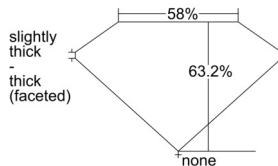

GIA®

FACSIMILE

GIA REPORT 5506298164

Verify this report at GIA.edu

GIA NATURAL DIAMOND DOSSIER®

August 28, 2024
GIA Report Number 5506298164
Shape and Cutting Style ..... Marquise Brilliant
Measurements ..... 8.41 x 4.44 x 2.81 mm

GRADING RESULTS

Carat Weight ..... 0.61 carat
Color Grade ..... E
Clarity Grade VS1

ADDITIONAL GRADING INFORMATION

Polish ..... Excellent
Symmetry ..... Very Good
Fluorescence ..... None
Clarity Characteristics ..... Crystal, Pinpoint
Inscription(s): GIA 5506298164

PROPORTIONS

Profile not to actual proportions

GRADING SCALES

GIA COLOR SCALE		GIA CLARITY SCALE		
COLORLESS	D	VERY VERY SLIGHTLY INCLUDED	FLAWLESS	
	E		INTERNALLY FLAWLESS	
	F	VERY SLIGHTLY INCLUDED	VS₁	
	G		VS₂	
	H		VS₁	
	NEAR COLORLESS	I	SLIGHTLY INCLUDED	VS₂
		J		SI₁
		K	INCLUDED	SI₂
		L		I₁
		M		I₂
FAINT		N	INCLUDED	I₃
		O		
		P		
	Q			
	VERT LIGHT	R		
		S		
		T		
LIGHT		U		
		V		
		W		
	X			
Y				
Z