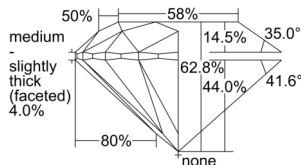

GIA®

FACSIMILE

GIA REPORT 5506303546

Verify this report at GIA.edu

GIA NATURAL DIAMOND DOSSIER®

August 28, 2024
GIA Report Number 5506303546
Shape and Cutting Style ..... Round Brilliant
Measurements ..... 6.13 - 6.16 x 3.86 mm

GRADING RESULTS

Carat Weight ..... 0.90 carat
Color Grade ..... K
Clarity Grade SI2
Cut Grade ..... Excellent

ADDITIONAL GRADING INFORMATION

Polish ..... Excellent
Symmetry ..... Excellent
Fluorescence ..... Medium Blue
Clarity Characteristics ..... Crystal
Inscription(s): GIA 5506303546

PROPORTIONS

Profile to actual proportions

GRADING SCALES

GIA COLOR SCALE	GIA CLARITY SCALE	GIA CUT SCALE	
D	FLAWLESS	EXCELLENT	
E	INTERNALLY FLAWLESS		
F		VVS₁	VERY GOOD
G	VVS₂		
H	VS₁	GOOD	
I	VS₂		
J	SI₁	FAIR	
K	SI₂		
L	I₁	POOR	
M	I₂		
N	I₃		
O			
P			
Q			
R			
S			
T			
U			
V			
W			
X			
Y			
Z