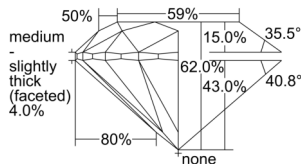

GIA®

FACSIMILE

GIA REPORT 5506304297

Verify this report at GIA.edu

GIA NATURAL DIAMOND DOSSIER®

August 28, 2024
GIA Report Number 5506304297
Shape and Cutting Style ..... Round Brilliant
Measurements ..... 4.89 - 4.93 x 3.04 mm

GRADING RESULTS

Carat Weight ..... 0.45 carat
Color Grade I
Clarity Grade VS2
Cut Grade ..... Excellent

ADDITIONAL GRADING INFORMATION

Polish ..... Excellent
Symmetry ..... Excellent
Fluorescence ..... Medium Blue
Clarity Characteristics ..... Cloud, Crystal
Inscription(s): GIA 5506304297

PROPORTIONS

Profile to actual proportions