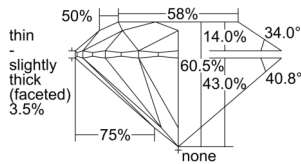

GIA®

FACSIMILE

GIA REPORT 5506314245

Verify this report at GIA.edu

GIA NATURAL DIAMOND DOSSIER®

September 03, 2024
GIA Report Number 5506314245
Shape and Cutting Style ..... Round Brilliant
Measurements ..... 4.99 - 5.01 x 3.03 mm

GRADING RESULTS

Carat Weight ..... 0.46 carat
Color Grade ..... H
Clarity Grade VS2
Cut Grade ..... Excellent

ADDITIONAL GRADING INFORMATION

Polish ..... Very Good
Symmetry ..... Excellent
Fluorescence ..... Strong Blue
Clarity Characteristics.. Feather, Crystal, Cloud, Indented Natural
Inscription(s): GIA 5506314245

PROPORTIONS

GRADING SCALES

GIA COLOR SCALE	GIA CLARITY SCALE	GIA CUT SCALE	
D	FLAWLESS	EXCELLENT	
E	INTERNALLY FLAWLESS		
F		VVS₁	VERY GOOD
G	VVS₂		
H	VS₁	GOOD	
I	VS₂		
J	SI₁	FAIR	
K	SI₂		
L	I₁	POOR	
M			
N			
O	I₂		
P			
Q			
R	I₃		
S			
T			
U			
V			
W			
X			
Y			
Z