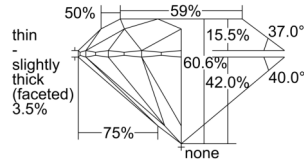

GIA®

FACSIMILE

GIA REPORT 5506321451

Verify this report at GIA.edu

GIA NATURAL DIAMOND DOSSIER®

September 02, 2024
GIA Report Number 5506321451
Shape and Cutting Style ..... Round Brilliant
Measurements ..... 6.19 - 6.25 x 3.77 mm

GRADING RESULTS

Carat Weight ..... 0.91 carat
Color Grade L
Clarity Grade VS1
Cut Grade ..... Very Good

ADDITIONAL GRADING INFORMATION

Polish ..... Excellent
Symmetry ..... Very Good
Fluorescence ..... None
Clarity Characteristics ..... Cloud, Needle, Pinpoint
Inscription(s): GIA 5506321451

PROPORTIONS

Profile to actual proportions

GRADING SCALES

GIA COLOR SCALE	GIA CLARITY SCALE	GIA CUT SCALE
COLOURLESS D	FLAWLESS	EXCELLENT
E	INTERNALLY FLAWLESS	
F	VVS₁	VERY GOOD
G		
H	VS₁	GOOD
I		
J	VS₂	FAIR
K		
L	SI₁	POOR
M		
N	I₁	
O		
P	I₂	
Q		
R	I₃	
S		
T		
U		
V		
W		
X		
Y		
Z