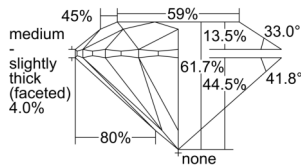

GIA®

FACSIMILE

GIA REPORT 5506322219

Verify this report at GIA.edu

GIA NATURAL DIAMOND DOSSIER®

September 02, 2024
GIA Report Number 5506322219
Shape and Cutting Style ..... Round Brilliant
Measurements ..... 4.31 - 4.34 x 2.67 mm

GRADING RESULTS

Carat Weight ..... 0.30 carat
Color Grade ..... E
Clarity Grade VS1
Cut Grade ..... Excellent

ADDITIONAL GRADING INFORMATION

Polish ..... Excellent
Symmetry ..... Excellent
Fluorescence ..... None
Clarity Characteristics..... Crystal, Feather, Pinpoint
Inscription(s): GIA 5506322219

PROPORTIONS

Profile to actual proportions