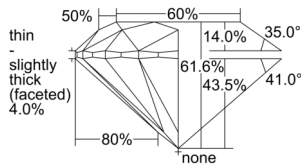

GIA®

FACSIMILE

GIA REPORT 5506329219

Verify this report at GIA.edu

GIA NATURAL DIAMOND DOSSIER®

September 02, 2024
GIA Report Number 5506329219
Shape and Cutting Style ..... Round Brilliant
Measurements ..... 5.04 - 5.11 x 3.13 mm

GRADING RESULTS

Carat Weight ..... 0.50 carat
Color Grade ..... F
Clarity Grade VS2
Cut Grade ..... Excellent

ADDITIONAL GRADING INFORMATION

Polish ..... Excellent
Symmetry ..... Very Good
Fluorescence ..... None
Clarity Characteristics ..... Cloud, Feather
Inscription(s): GIA 5506329219

PROPORTIONS

Profile to actual proportions

GRADING SCALES

GIA COLOR SCALE	GIA CLARITY SCALE	GIA CUT SCALE	
D	FLAWLESS	EXCELLENT	
E	INTERNALLY FLAWLESS		
F		VVS₁	VERY GOOD
G	VVS₂		
H	VS₁	GOOD	
I	VS₂		
J	SI₁	FAIR	
K	SI₂		
L	I₁	POOR	
M	I₂		
N	I₃		
O			
P			
Q			
R			
S			
T			
U			
V			
W			
X			
Y			
Z