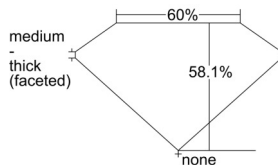

GIA®

FACSIMILE

GIA REPORT 5506329734

Verify this report at GIA.edu

GIA NATURAL DIAMOND DOSSIER®

September 03, 2024
GIA Report Number 5506329734
Shape and Cutting Style ..... Marquise Brilliant
Measurements ..... 8.02 x 4.22 x 2.45 mm

GRADING RESULTS

Carat Weight ..... 0.50 carat
Color Grade ..... D
Clarity Grade SI1

ADDITIONAL GRADING INFORMATION

Polish ..... Excellent
Symmetry ..... Very Good
Fluorescence ..... None
Clarity Characteristics ..... Feather, Cavity
Inscription(s): GIA 5506329734

PROPORTIONS

Profile not to actual proportions

GRADING SCALES

GIA COLOR SCALE		GIA CLARITY SCALE			
COLORLESS	D	VERY VERY SLIGHTLY INCLUDED	FLAWLESS		
	E		INTERNALLY FLAWLESS		
	F	VERY SLIGHTLY INCLUDED	VVS₁		
	G		VVS₂		
	H		VS₁		
	NEAR COLORLESS	I	SLIGHTLY INCLUDED	VS₂	
		J		SI₁	
		FAINT	K	INCLUDED	SI₂
			L		I₁
			M		I₂
VERT LIGHT	N	INCLUDED	I₃		
	O				
	P				
	Q				
	R				
	S				
LIGHT	T				
	U				
	V				
	W				
	X				
Y					
Z