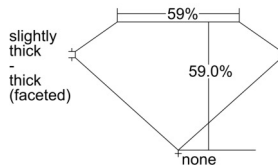

GIA®

FACSIMILE

GIA REPORT 5506330036

Verify this report at GIA.edu

GIA NATURAL DIAMOND DOSSIER®

September 03, 2024
GIA Report Number 5506330036
Shape and Cutting Style ..... Heart Brilliant
Measurements ..... 4.74 x 5.55 x 3.28 mm

GRADING RESULTS

Carat Weight ..... 0.50 carat
Color Grade ..... D
Clarity Grade VS2

ADDITIONAL GRADING INFORMATION

Polish ..... Excellent
Symmetry ..... Very Good
Fluorescence ..... None
Clarity Characteristics ..... Crystal, Feather
Inscription(s): GIA 5506330036

PROPORTIONS

Profile not to actual proportions

GRADING SCALES

GIA COLOR SCALE		GIA CLARITY SCALE			
COLORLESS	D	VERY VERY SLIGHTLY INCLUDED	FLAWLESS		
	E		INTERNALLY FLAWLESS		
	F	VERY SLIGHTLY INCLUDED	VVS₁		
	G		VVS₂		
	H		VS₁		
	NEAR COLORLESS	I	SLIGHTLY INCLUDED	VS₂	
		J		SI₁	
		FAINT	K	INCLUDED	SI₂
			L		I₁
			M		I₂
VERT LIGHT			N	INCLUDED	I₃
			O		
			P		
	Q				
LIGHT	R				
	S				
	T				
	U				
	V				
	Z