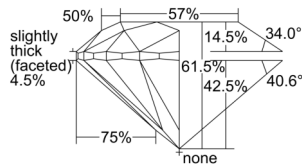

GIA®

FACSIMILE

GIA REPORT 5506331586

Verify this report at GIA.edu

GIA NATURAL DIAMOND DOSSIER®

September 03, 2024
GIA Report Number 5506331586
Shape and Cutting Style ..... Round Brilliant
Measurements ..... 4.72 - 4.75 x 2.91 mm

GRADING RESULTS

Carat Weight ..... 0.40 carat
Color Grade ..... D
Clarity Grade S11
Cut Grade ..... Excellent

ADDITIONAL GRADING INFORMATION

Polish ..... Excellent
Symmetry ..... Excellent
Fluorescence ..... None
Clarity Characteristics ..... Crystal, Cloud
Inscription(s): GIA 5506331586

PROPORTIONS

Profile to actual proportions

GRADING SCALES

GIA COLOR SCALE	GIA CLARITY SCALE	GIA CUT SCALE	
D	FLAWLESS	EXCELLENT	
E	INTERNALLY FLAWLESS		
F		VVS₁	VERY GOOD
G	VVS₂		
H	VS₁	GOOD	
I	VS₂		
J	S1₁	FAIR	
K	S1₂		
L	I₁	POOR	
M	I₂		
N	I₃		
O			
P			
Q			
R			
S			
T			
U			
V			
W			
X			
Y			
Z