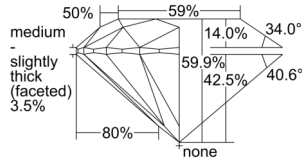

GIA®

FACSIMILE

GIA REPORT 5506331673

Verify this report at GIA.edu

GIA NATURAL DIAMOND DOSSIER®

September 03, 2024
GIA Report Number 5506331673
Shape and Cutting Style ..... Round Brilliant
Measurements ..... 4.35 - 4.38 x 2.61 mm

GRADING RESULTS

Carat Weight ..... 0.30 carat
Color Grade ..... E
Clarity Grade VS2
Cut Grade ..... Excellent

ADDITIONAL GRADING INFORMATION

Polish ..... Excellent
Symmetry ..... Excellent
Fluorescence ..... None
Clarity Characteristics..... Cloud, Needle, Crystal, Feather
Inscription(s): GIA 5506331673

PROPORTIONS

Profile to actual proportions

GRADING SCALES

GIA COLOR SCALE	GIA CLARITY SCALE	GIA CUT SCALE	
D	FLAWLESS	EXCELLENT	
E	INTERNALLY FLAWLESS		
F		VVS₁	VERY GOOD
G	VVS₂		
H	VS₁	GOOD	
I	VS₂		
J	SI₁	FAIR	
K	SI₂		
L	I₁	POOR	
M	I₂		
N	I₃		
O			
P			
Q			
R			
S			
T			
U			
V			
W			
X			
Y			
Z