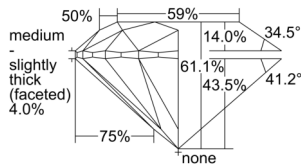

GIA®

FACSIMILE

GIA REPORT 5506333076

Verify this report at GIA.edu

GIA NATURAL DIAMOND DOSSIER®

September 03, 2024
GIA Report Number 5506333076
Shape and Cutting Style ..... Round Brilliant
Measurements ..... 4.57 - 4.59 x 2.80 mm

GRADING RESULTS

Carat Weight ..... 0.36 carat
Color Grade ..... D
Clarity Grade S11
Cut Grade ..... Excellent

ADDITIONAL GRADING INFORMATION

Polish ..... Excellent
Symmetry ..... Excellent
Fluorescence ..... None
Clarity Characteristics ..... Feather, Crystal
Inscription(s): GIA 5506333076

PROPORTIONS

Profile to actual proportions

GRADING SCALES

GIA COLOR SCALE	GIA CLARITY SCALE	GIA CUT SCALE	
D	FLAWLESS	EXCELLENT	
E	INTERNALLY FLAWLESS		
F		VVS₁	VERY GOOD
G	VVS₂		
H	VS₁	GOOD	
I	VS₂		
J	S1₁	FAIR	
K	S1₂		
L	I₁	POOR	
M	I₂		
N	I₃		
O			
P			
Q			
R			
S			
T			
U			
V			
W			
X			
Y			
Z