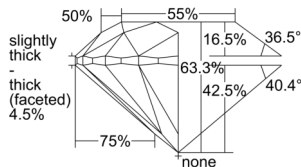

GIA®

FACSIMILE

GIA REPORT 5506335976

Verify this report at GIA.edu

GIA NATURAL DIAMOND DOSSIER®

September 03, 2024
GIA Report Number 5506335976
Shape and Cutting Style ..... Round Brilliant
Measurements ..... 5.01 - 5.04 x 3.18 mm

GRADING RESULTS

Carat Weight ..... 0.50 carat
Color Grade I
Clarity Grade S11
Cut Grade ..... Very Good

ADDITIONAL GRADING INFORMATION

Polish ..... Excellent
Symmetry ..... Very Good
Fluorescence ..... None
Clarity Characteristics ..... Crystal
Inscription(s): GIA 5506335976

PROPORTIONS

Profile to actual proportions