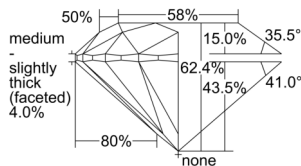

GIA®

FACSIMILE

GIA REPORT 5506341533

Verify this report at GIA.edu

GIA NATURAL DIAMOND DOSSIER®

September 03, 2024
GIA Report Number 5506341533
Shape and Cutting Style ..... Round Brilliant
Measurements ..... 5.03 - 5.07 x 3.15 mm

GRADING RESULTS

Carat Weight ..... 0.50 carat
Color Grade ..... E
Clarity Grade VS1
Cut Grade ..... Excellent

ADDITIONAL GRADING INFORMATION

Polish ..... Excellent
Symmetry ..... Very Good
Fluorescence ..... None
Clarity Characteristics..... Crystal, Cloud, Feather, Pinpoint
Inspection(s): GIA 5506341533

PROPORTIONS

Profile to actual proportions

GRADING SCALES

GIA COLOR SCALE	GIA CLARITY SCALE	GIA CUT SCALE	
D	FLAWLESS	EXCELLENT	
E	INTERNALLY FLAWLESS		
F		VVS₁	VERY GOOD
G	VVS₂		
H	VS₁	GOOD	
I	VS₂		
J	SI₁	FAIR	
K	SI₂		
L	I₁	POOR	
M			
N	I₂		
O			
P	I₃		
Q			
R			
S			
T			
U			
V			
W			
X			
Y			
Z