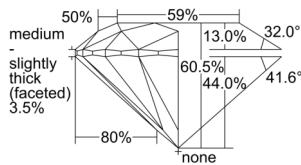

GIA®

FACSIMILE

GIA REPORT 5506342391

Verify this report at GIA.edu

GIA NATURAL DIAMOND DOSSIER®

September 04, 2024
GIA Report Number 5506342391
Shape and Cutting Style ..... Round Brilliant
Measurements ..... 5.61 - 5.62 x 3.40 mm

GRADING RESULTS

Carat Weight ..... 0.65 carat
Color Grade ..... H
Clarity Grade VS1
Cut Grade ..... Excellent

ADDITIONAL GRADING INFORMATION

Polish ..... Excellent
Symmetry ..... Excellent
Fluorescence ..... Faint
Clarity Characteristics ..... Crystal, Pinpoint
Inscription(s): GIA 5506342391

PROPORTIONS

Profile to actual proportions

GRADING SCALES

GIA COLOR SCALE	GIA CLARITY SCALE	GIA CUT SCALE
COLOURLESS	FLAWLESS	EXCELLENT
D	INTERNALLY FLAWLESS	
E	VVS₁	VERY GOOD
F		
G	VS₁	GOOD
H		
I	SI₁	FAIR
J		
K	I₁	POOR
L		
M	I₂	
N	I₃	
O		
P		
Q		
R		
S		
T		
U		
V		
W		
X		
Y		
Z