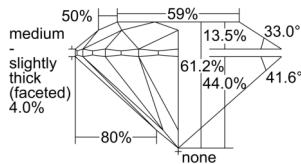

GIA®

FACSIMILE

GIA REPORT 5506345286

Verify this report at GIA.edu

GIA NATURAL DIAMOND DOSSIER®

September 06, 2024
GIA Report Number 5506345286
Shape and Cutting Style ..... Round Brilliant
Measurements ..... 4.30 - 4.34 x 2.65 mm

GRADING RESULTS

Carat Weight ..... 0.30 carat
Color Grade ..... E
Clarity Grade S11
Cut Grade ..... Excellent

ADDITIONAL GRADING INFORMATION

Polish ..... Excellent
Symmetry ..... Excellent
Fluorescence ..... None
Clarity Characteristics ..... Cloud, Crystal
Inscription(s): GIA 5506345286

PROPORTIONS

Profile to actual proportions

GRADING SCALES

GIA COLOR SCALE	GIA CLARITY SCALE	GIA CUT SCALE	
D	FLAWLESS	EXCELLENT	
E	INTERNALLY FLAWLESS		
F		VVS₁	VERY GOOD
G	VVS₂		
H	VS₁	GOOD	
I	VS₂		
J	S1₁	FAIR	
K	S1₂		
L	I₁	POOR	
M	I₂		
N	I₃		
O			
P			
Q			
R			
S			
T			
U			
V			
W			
X			
Y			
Z