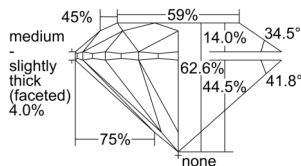

GIA®

FACSIMILE

GIA REPORT 5506348046

Verify this report at GIA.edu

GIA NATURAL DIAMOND DOSSIER®

September 03, 2024
GIA Report Number 5506348046
Shape and Cutting Style ..... Round Brilliant
Measurements ..... 5.04 - 5.08 x 3.17 mm

GRADING RESULTS

Carat Weight ..... 0.50 carat
Color Grade ..... D
Clarity Grade S11
Cut Grade ..... Excellent

ADDITIONAL GRADING INFORMATION

Polish ..... Excellent
Symmetry ..... Excellent
Fluorescence ..... None
Clarity Characteristics ..... Cavity, Crystal
Inscription(s): GIA 5506348046

PROPORTIONS

Profile to actual proportions

GRADING SCALES

GIA COLOR SCALE	GIA CLARITY SCALE	GIA CUT SCALE	
D	FLAWLESS	EXCELLENT	
E	INTERNALLY FLAWLESS		
F		VVS₁	VERY GOOD
G	VVS₂		
H	VS₁	GOOD	
I	VS₂		
J	S1₁	FAIR	
K	S1₂		
L	I₁	POOR	
M	I₂		
N	I₃		
O			
P			
Q			
R			
S			
T			
U			
V			
W			
X			
Y			
Z