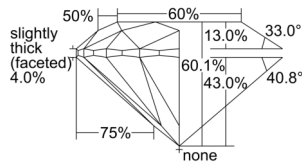

GIA®

FACSIMILE

GIA REPORT 5506351076

Verify this report at GIA.edu

GIA NATURAL DIAMOND DOSSIER®

September 25, 2024
GIA Report Number 5506351076
Shape and Cutting Style ..... Round Brilliant
Measurements ..... 5.11 - 5.13 x 3.07 mm

GRADING RESULTS

Carat Weight ..... 0.50 carat
Color Grade ..... F
Clarity Grade S11
Cut Grade ..... Excellent

ADDITIONAL GRADING INFORMATION

Polish ..... Excellent
Symmetry ..... Excellent
Fluorescence ..... None
Clarity Characteristics..... Crystal, Cloud, Feather
Inscription(s): GIA 5506351076

PROPORTIONS

Profile to actual proportions

GRADING SCALES

GIA COLOR SCALE	GIA CLARITY SCALE	GIA CUT SCALE	
D	FLAWLESS	EXCELLENT	
E	INTERNALLY FLAWLESS		
F		VVS₁	VERY GOOD
G	VVS₂		
H	VS₁	GOOD	
I	VS₂		
J	S1₁	FAIR	
K	S1₂		
L	I₁	POOR	
M	I₂		
N	I₃		
O			
P			
Q			
R			
S			
T			
U			
V			
W			
X			
Y			
Z