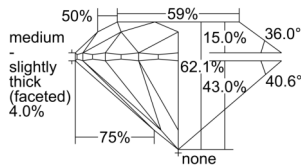

GIA®

FACSIMILE

GIA REPORT 5506352434

Verify this report at GIA.edu

GIA NATURAL DIAMOND DOSSIER®

September 05, 2024
GIA Report Number 5506352434
Shape and Cutting Style ..... Round Brilliant
Measurements ..... 6.26 - 6.31 x 3.90 mm

GRADING RESULTS

Carat Weight ..... 0.96 carat
Color Grade ..... K
Clarity Grade VVS1
Cut Grade ..... Excellent

ADDITIONAL GRADING INFORMATION

Polish ..... Excellent
Symmetry ..... Excellent
Fluorescence ..... None
Clarity Characteristics ..... Cloud, Pinpoint, Feather
Inscription(s): GIA 5506352434

PROPORTIONS

Profile to actual proportions

GRADING SCALES

GIA COLOR SCALE	GIA CLARITY SCALE	GIA CUT SCALE	
D	FLAWLESS	EXCELLENT	
E	INTERNALLY FLAWLESS		
F		VVS₁	VERY GOOD
G	VVS₂		
H	VS₁	GOOD	
I	VS₂		
J	SI₁	FAIR	
K	SI₂		
L	I₁	POOR	
M	I₂		
N	I₃		
O			
P			
Q			
R			
S			
T			
U			
V			
W			
X			
Y			
Z