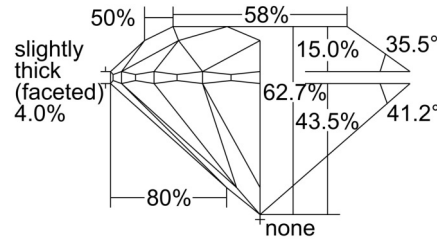

GIA NATURAL DIAMOND GRADING REPORT

September 04, 2024

GIA Report Number 5506356054

Shape and Cutting Style Round Brilliant

Measurements 6.89 - 6.94 x 4.34 mm

GRADING RESULTS

Carat Weight 1.29 carat

Color Grade G

Profile to actual proportions

CLARITY CHARACTERISTICS

KEY TO SYMBOLS*

- Feather
- Pinpoint
- Indented Natural
- Natural

* Red symbols denote internal characteristics (inclusions). Green or black symbols denote external characteristics (blemishes). Diagram is an approximate representation of the diamond, and symbols shown indicate type, position, and approximate size of clarity characteristics. All clarity characteristics may not be shown. Details of finish are not shown.