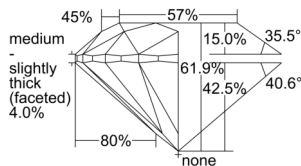

GIA®

FACSIMILE

GIA REPORT 5506356114

Verify this report at [GIA.edu](https://reportcheck.gia.edu)

GIA NATURAL DIAMOND DOSSIER®

September 06, 2024
GIA Report Number 5506356114
Shape and Cutting Style ..... Round Brilliant
Measurements ..... 4.74 - 4.77 x 2.94 mm

GRADING RESULTS

Carat Weight ..... 0.41 carat
Color Grade ..... E
Clarity Grade VS2
Cut Grade ..... Excellent

ADDITIONAL GRADING INFORMATION

Polish ..... Excellent
Symmetry ..... Excellent
Fluorescence ..... None
Clarity Characteristics ..... Cloud
Inscription(s): GIA 5506356114

PROPORTIONS

Profile to actual proportions

GRADING SCALES

GIA COLOR SCALE	GIA CLARITY SCALE	GIA CUT SCALE
D	FLAWLESS	EXCELLENT
E	INTERNALLY FLAWLESS	
F	VVS₁	VERY GOOD
G		
H	VS₁	GOOD
I		
J	VS₂	FAIR
K		
L	SI₁	POOR
M		
N	I₁	
O		
P	I₂	
Q		
R	I₃	
S		
T		
U		
V		
W		
X		
Y		
Z