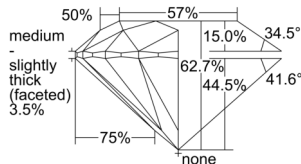

GIA®

FACSIMILE

GIA REPORT 5506356431

Verify this report at GIA.edu

GIA NATURAL DIAMOND DOSSIER®

September 05, 2024
GIA Report Number 5506356431
Shape and Cutting Style ..... Round Brilliant
Measurements ..... 4.34 - 4.36 x 2.73 mm

GRADING RESULTS

Carat Weight ..... 0.31 carat
Color Grade ..... E
Clarity Grade S11
Cut Grade ..... Excellent

ADDITIONAL GRADING INFORMATION

Polish ..... Excellent
Symmetry ..... Excellent
Fluorescence ..... None
Clarity Characteristics..... Crystal, Cloud, Feather
Inscription(s): GIA 5506356431

PROPORTIONS

Profile to actual proportions