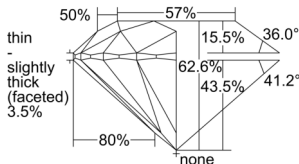

GIA®

FACSIMILE

GIA REPORT 5506356493

Verify this report at GIA.edu

GIA NATURAL DIAMOND DOSSIER®

September 04, 2024
GIA Report Number 5506356493
Shape and Cutting Style ..... Round Brilliant
Measurements ..... 4.73 - 4.74 x 2.96 mm

GRADING RESULTS

Carat Weight ..... 0.41 carat
Color Grade ..... F
Clarity Grade S11
Cut Grade ..... Excellent

ADDITIONAL GRADING INFORMATION

Polish ..... Excellent
Symmetry ..... Excellent
Fluorescence ..... None
Clarity Characteristics ..... Cloud, Feather, Crystal
Inscription(s): GIA 5506356493

PROPORTIONS

Profile to actual proportions

GRADING SCALES

GIA COLOR SCALE	GIA CLARITY SCALE	GIA CUT SCALE	
D	FLAWLESS	EXCELLENT	
E	INTERNALLY FLAWLESS		
F		VVS₁	VERY GOOD
G	VVS₂		
H	VS₁	GOOD	
I	VS₂		
J	S1₁	FAIR	
K	S1₂		
L	I₁	POOR	
M	I₂		
N	I₃		
O			
P			
Q			
R			
S			
T			
U			
V			
W			
X			
Y			
Z