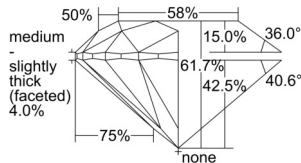

GIA®

FACSIMILE

GIA REPORT 5506357593

Verify this report at GIA.edu

GIA NATURAL DIAMOND DOSSIER®

September 04, 2024
GIA Report Number 5506357593
Shape and Cutting Style ..... Round Brilliant
Measurements ..... 5.06 - 5.08 x 3.13 mm

GRADING RESULTS

Carat Weight ..... 0.50 carat
Color Grade ..... E
Clarity Grade S11
Cut Grade ..... Excellent

ADDITIONAL GRADING INFORMATION

Polish ..... Excellent
Symmetry ..... Excellent
Fluorescence ..... None
Clarity Characteristics ..... Feather
Inscription(s): GIA 5506357593

PROPORTIONS

Profile to actual proportions

GRADING SCALES

GIA COLOR SCALE	GIA CLARITY SCALE	GIA CUT SCALE	
D	FLAWLESS	EXCELLENT	
E	INTERNALLY FLAWLESS		
F		VVS₁	VERY GOOD
G	VVS₂		
H	VS₁	GOOD	
I	VS₂		
J	S1₁	FAIR	
K	S1₂		
L	I₁	POOR	
M	I₂		
N	I₃		
O			
P			
Q			
R			
S			
T			
U			
V			
W			
X			
Y			
Z