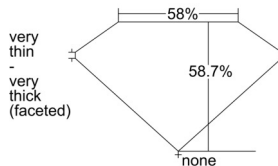

GIA®

FACSIMILE

GIA REPORT 5506360775

Verify this report at GIA.edu

GIA NATURAL DIAMOND DOSSIER®

September 05, 2024
GIA Report Number 5506360775
Shape and Cutting Style ..... Heart Brilliant
Measurements ..... 4.57 x 5.36 x 3.15 mm

GRADING RESULTS

Carat Weight ..... 0.46 carat
Color Grade ..... D
Clarity Grade SI1

ADDITIONAL GRADING INFORMATION

Polish ..... Excellent
Symmetry ..... Very Good
Fluorescence ..... None
Clarity Characteristics ..... Crystal, Feather
Inscription(s): GIA 5506360775

PROPORTIONS

Profile not to actual proportions

GRADING SCALES

GIA COLOR SCALE		GIA CLARITY SCALE	
COLORLESS	D	VERY VERY SLIGHTLY INCLUDED	FLAWLESS
	E		INTERNALLY FLAWLESS
	F		VVS₁
	G		VVS₂
	H		VS₁
	I		VS₂
	J		SI₁
	K		SI₂
	L		I₁
	M		I₂
NEAR COLORLESS	N	SLIGHTLY INCLUDED	I₃
	O		
	P		
	Q		
FAINT	R	INCLUDED	
	S		
	T		
	U		
VERT LIGHT	V		
	W		
	X		
	Y		
LIGHT	Z