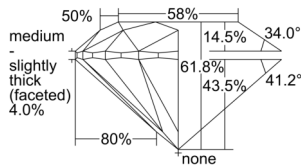

GIA®

FACSIMILE

GIA REPORT 5506374914

Verify this report at GIA.edu

GIA NATURAL DIAMOND DOSSIER®

September 10, 2024
GIA Report Number 5506374914
Shape and Cutting Style ..... Round Brilliant
Measurements ..... 5.10 - 5.13 x 3.16 mm

GRADING RESULTS

Carat Weight ..... 0.51 carat
Color Grade ..... H
Clarity Grade S11
Cut Grade ..... Excellent

ADDITIONAL GRADING INFORMATION

Polish ..... Excellent
Symmetry ..... Excellent
Fluorescence ..... None
Clarity Characteristics ..... Cloud, Crystal, Feather
Inscription(s): GIA 5506374914

PROPORTIONS

Profile to actual proportions

GRADING SCALES

GIA COLOR SCALE	GIA CLARITY SCALE	GIA CUT SCALE	
D	FLAWLESS	EXCELLENT	
E	INTERNALLY FLAWLESS		
F		VVS₁	VERY GOOD
G	VVS₂		
H	VS₁	GOOD	
I	VS₂		
J	S1₁	FAIR	
K	S1₂		
L	I₁	POOR	
M	I₂		
N	I₃		
O			
P			
Q			
R			
S			
T			
U			
V			
W			
X			
Y			
Z