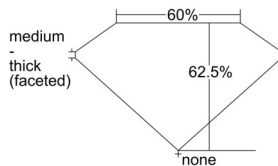

GIA®

FACSIMILE

GIA REPORT 5506375527

Verify this report at GIA.edu

GIA NATURAL DIAMOND DOSSIER®

September 10, 2024
GIA Report Number 5506375527
Shape and Cutting Style ..... Oval Brilliant
Measurements ..... 7.50 x 5.17 x 3.23 mm

GRADING RESULTS

Carat Weight ..... 0.78 carat
Color Grade ..... G
Clarity Grade VVS1

ADDITIONAL GRADING INFORMATION

Polish ..... Excellent
Symmetry ..... Excellent
Fluorescence ..... None
Clarity Characteristics ..... Feather
Inscription(s): GIA 5506375527

PROPORTIONS

Profile not to actual proportions

GRADING SCALES

GIA COLOR SCALE		GIA CLARITY SCALE	
COLORLESS	D	VERY VERY SLIGHTLY INCLUDED	FLAWLESS
	E		INTERNALLY FLAWLESS
	F		VVS₁
	G		VVS₂
	H		VS₁
	I		VS₂
	J		SI₁
	K		SI₂
	L		I₁
	M		I₂
NEAR COLORLESS	N	SLIGHTLY INCLUDED	I₃
	O		
	P		
	Q		
	R		
FAINT	S		
	T		
	U		
	V		
	W		
	X		
	Y		
VERT LIGHT	Z