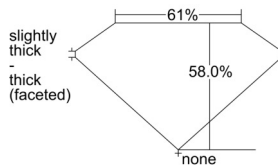

GIA®

FACSIMILE

GIA REPORT 5506380818

Verify this report at GIA.edu

GIA NATURAL DIAMOND DOSSIER®

September 12, 2024
GIA Report Number 5506380818
Shape and Cutting Style ..... Heart Brilliant
Measurements ..... 6.07 x 6.62 x 3.83 mm

GRADING RESULTS

Carat Weight ..... 0.90 carat
Color Grade I
Clarity Grade ..... Internally Flawless

ADDITIONAL GRADING INFORMATION

Polish ..... Excellent
Symmetry ..... Excellent
Fluorescence ..... None
Clarity Characteristics ..... Minor Details of Polish
Inspection(s): GIA 5506380818

PROPORTIONS

Profile not to actual proportions

GRADING SCALES

GIA COLOR SCALE		GIA CLARITY SCALE			
COLORLESS	D	VERY VERY SLIGHTLY INCLUDED	FLAWLESS		
	E		INTERNALLY FLAWLESS		
	F	VERY SLIGHTLY INCLUDED	VVS₁		
	G		VVS₂		
	H		VS₁		
	NEAR COLORLESS	I	SLIGHTLY INCLUDED	VS₂	
		J		SI₁	
		FAINT	K	INCLUDED	SI₂
			L		I₁
			M		I₂
VERT LIGHT	N	LIGHT	I₃		
	O				
	P				
	Q				
	R