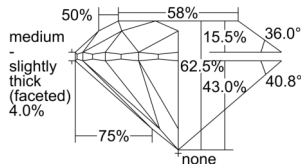

GIA®

FACSIMILE

GIA REPORT 5506381804

Verify this report at GIA.edu

GIA NATURAL DIAMOND DOSSIER®

September 12, 2024
GIA Report Number 5506381804
Shape and Cutting Style ..... Round Brilliant
Measurements ..... 5.61 - 5.65 x 3.52 mm

GRADING RESULTS

Carat Weight ..... 0.70 carat
Color Grade ..... G
Clarity Grade VVS1
Cut Grade ..... Excellent

ADDITIONAL GRADING INFORMATION

Polish ..... Excellent
Symmetry ..... Excellent
Fluorescence ..... Medium Blue
Clarity Characteristics ..... Pinpoint, Feather
Inscription(s): GIA 5506381804

PROPORTIONS

Profile to actual proportions

GRADING SCALES

GIA COLOR SCALE	GIA CLARITY SCALE	GIA CUT SCALE	
D	FLAWLESS	EXCELLENT	
E	INTERNALLY FLAWLESS		
F		VVS₁	VERY GOOD
G	VVS₂		
H	VS₁	GOOD	
I	VS₂		
J	SI₁	FAIR	
K	SI₂		
L	I₁	POOR	
M			
N	I₂		
O			
P	I₃		
Q			
R			
S			
T			
U			
V			
W			
X			
Y			
Z