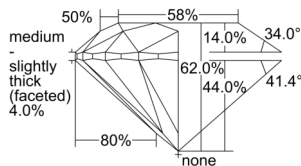

GIA®

FACSIMILE

GIA REPORT 5506383004

Verify this report at GIA.edu

GIA NATURAL DIAMOND DOSSIER®

September 10, 2024
GIA Report Number 5506383004
Shape and Cutting Style ..... Round Brilliant
Measurements ..... 4.29 - 4.31 x 2.67 mm

GRADING RESULTS

Carat Weight ..... 0.30 carat
Color Grade ..... E
Clarity Grade VS1
Cut Grade ..... Excellent

ADDITIONAL GRADING INFORMATION

Polish ..... Excellent
Symmetry ..... Excellent
Fluorescence ..... None
Clarity Characteristics..... Cloud, Feather, Pinpoint, Needle
Inscription(s): GIA 5506383004

PROPORTIONS

Profile to actual proportions

GRADING SCALES

GIA COLOR SCALE	GIA CLARITY SCALE	GIA CUT SCALE	
D	FLAWLESS	EXCELLENT	
E	INTERNALLY FLAWLESS		
F		VVS₁	VERY GOOD
G	VVS₂		
H	VS₁	GOOD	
I	VS₂		
J	SI₁	FAIR	
K	SI₂		
L	I₁	POOR	
M	I₂		
N	I₃		
O			
P			
Q			
R			
S			
T			
U			
V			
W			
X			
Y			
Z