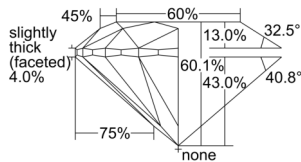

GIA®

FACSIMILE

GIA REPORT 5506383761

Verify this report at GIA.edu

GIA NATURAL DIAMOND DOSSIER®

September 10, 2024
GIA Report Number 5506383761
Shape and Cutting Style ..... Round Brilliant
Measurements ..... 5.10 - 5.15 x 3.08 mm

GRADING RESULTS

Carat Weight ..... 0.50 carat
Color Grade ..... F
Clarity Grade VS1
Cut Grade ..... Excellent

ADDITIONAL GRADING INFORMATION

Polish ..... Excellent
Symmetry ..... Excellent
Fluorescence ..... Faint
Clarity Characteristics..... Crystal, Cloud, Feather, Pinpoint
Inspection(s): GIA 5506383761

PROPORTIONS

Profile to actual proportions