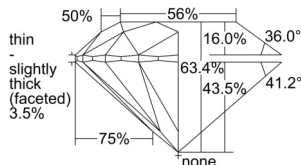

GIA®

FACSIMILE

GIA REPORT 5506386143

Verify this report at GIA.edu

GIA NATURAL DIAMOND DOSSIER®

September 10, 2024
GIA Report Number 5506386143
Shape and Cutting Style ..... Round Brilliant
Measurements ..... 5.03 - 5.07 x 3.20 mm

GRADING RESULTS

Carat Weight ..... 0.50 carat
Color Grade ..... G
Clarity Grade VS1
Cut Grade ..... Excellent

ADDITIONAL GRADING INFORMATION

Polish ..... Excellent
Symmetry ..... Excellent
Fluorescence ..... Faint
Clarity Characteristics..... Indented Natural, Cloud, Pinpoint
Inscription(s): GIA 5506386143

PROPORTIONS

Profile to actual proportions

GRADING SCALES

GIA COLOR SCALE	GIA CLARITY SCALE	GIA CUT SCALE
D	FLAWLESS	EXCELLENT
E	INTERNALLY FLAWLESS	
F	VVS₁	VERY GOOD
G		
H	VS₁	GOOD
I		
J	VS₂	FAIR
K		
L	SI₁	POOR
M		
N	I₁	
O		
P	I₂	
Q		
R	I₃	
S		
T		
U		
V		
W		
X		
Y		
Z