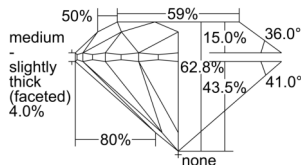

GIA®

FACSIMILE

GIA REPORT 5506386492

Verify this report at GIA.edu

GIA NATURAL DIAMOND DOSSIER®

September 11, 2024
GIA Report Number **5506386492**
Shape and Cutting Style ..... **Round Brilliant**
Measurements ..... **6.10 - 6.13 x 3.84 mm**

GRADING RESULTS

Carat Weight ..... **0.90 carat**
Color Grade ..... **D**
Clarity Grade **S11**
Cut Grade ..... **Excellent**

ADDITIONAL GRADING INFORMATION

Polish ..... **Excellent**
Symmetry ..... **Excellent**
Fluorescence ..... **None**
Clarity Characteristics..... **Crystal, Cloud, Feather**
Inscription(s): **GIA 5506386492**

PROPORTIONS

Profile to actual proportions

GRADING SCALES

GIA COLOR SCALE

COLORLESS	D
	E
	F
	G
	H
	I
	J
NEAR COLORLESS	K
	L
Faint	M
	N
	O
	P
Very Light	Q
	R
	S
	T
	U
	V
Light	W
	X
	Y
	Z

GIA CLARITY SCALE

FLAWLESS	VERY VERY SLIGHTLY INCLUDED	VVS₁	VVS₂	VS₁	VS₂	S1₁	S1₂	I₁	I₂	I₃			
											VERY SLIGHTLY INCLUDED	SLIGHTLY INCLUDED	INCLUDED

GIA CUT SCALE

EXCELLENT
VERY GOOD
GOOD
FAIR
POOR