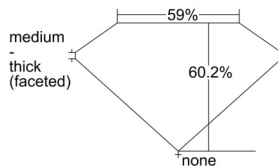

GIA®

FACSIMILE

GIA REPORT 5506386843

Verify this report at GIA.edu

GIA NATURAL DIAMOND DOSSIER®

September 10, 2024
GIA Report Number 5506386843
Shape and Cutting Style ..... Heart Brilliant
Measurements ..... 4.17 x 4.86 x 2.93 mm

GRADING RESULTS

Carat Weight ..... 0.34 carat
Color Grade ..... D
Clarity Grade VVS1

ADDITIONAL GRADING INFORMATION

Polish ..... Excellent
Symmetry ..... Excellent
Fluorescence ..... None
Clarity Characteristics ..... Pinpoint
Inscription(s): GIA 5506386843

PROPORTIONS

Profile not to actual proportions

GRADING SCALES

GIA COLOR SCALE		GIA CLARITY SCALE	
COLORLESS	D	VERY VERY SLIGHTLY INCLUDED	FLAWLESS
	E		INTERNALLY FLAWLESS
	F		VVS₁
	G		VVS₂
	H		VS₁
	I		VS₂
	J		SI₁
	K		SI₂
	L		I₁
	M		I₂
NEAR COLORLESS	N	SLIGHTLY INCLUDED	I₃
	O		
	P		
	Q		
FAINT	R		
	S		
	T		
	U		
VERY LIGHT	V		
	W		
	X		
	Y		
LIGHT	Z