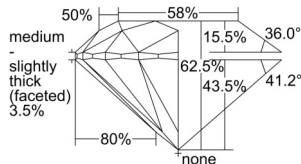

GIA®

FACSIMILE

GIA REPORT 5506392346

Verify this report at GIA.edu

GIA NATURAL DIAMOND DOSSIER®

September 10, 2024
GIA Report Number 5506392346
Shape and Cutting Style ..... Round Brilliant
Measurements ..... 5.37 - 5.41 x 3.37 mm

GRADING RESULTS

Carat Weight ..... 0.60 carat
Color Grade ..... D
Clarity Grade ..... Flawless
Cut Grade ..... Excellent

ADDITIONAL GRADING INFORMATION

Polish ..... Excellent
Symmetry ..... Excellent
Fluorescence ..... None
Clarity Characteristics ..... None
Inscription(s): GIA 5506392346

PROPORTIONS

Profile to actual proportions

GRADING SCALES

GIA COLOR SCALE	GIA CLARITY SCALE	GIA CUT SCALE	
D	FLAWLESS	EXCELLENT	
E	INTERNALLY FLAWLESS		
F		VVS₁	VERY GOOD
G	VVS₂		
H	VS₁	GOOD	
I	VS₂		
J	SI₁	FAIR	
K	SI₂		
L	I₁	POOR	
M	I₂		
N	I₃		
O			
P			
Q			
R			
S			
T			
U			
V			
W			
X			
Y			
Z