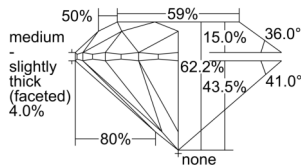

GIA®

FACSIMILE

GIA REPORT 5506395370

Verify this report at GIA.edu

GIA NATURAL DIAMOND DOSSIER®

September 11, 2024
GIA Report Number 5506395370
Shape and Cutting Style ..... Round Brilliant
Measurements ..... 5.04 - 5.07 x 3.14 mm

GRADING RESULTS

Carat Weight ..... 0.50 carat
Color Grade ..... E
Clarity Grade S11
Cut Grade ..... Excellent

ADDITIONAL GRADING INFORMATION

Polish ..... Excellent
Symmetry ..... Excellent
Fluorescence ..... None
Clarity Characteristics ..... Feather, Crystal
Inscription(s): GIA 5506395370

PROPORTIONS

Profile to actual proportions

GRADING SCALES

GIA COLOR SCALE	GIA CLARITY SCALE	GIA CUT SCALE
D	FLAWLESS	EXCELLENT
E	FLAWLESS	
F	INTERNALLY FLAWLESS	VERY GOOD
G	FLAWLESS	
H	VVS₁	GOOD
I	VVS₂	
J	VS₁	FAIR
K	VS₂	
L	S1₁	POOR
M	S1₂	
N	I₁	
O	I₂	
P	I₃	
Q		
R		
S		
T		
U		
V		
W		
X		
Y		
Z