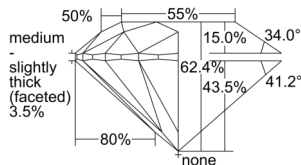

GIA®

FACSIMILE

GIA REPORT 5506405939

Verify this report at GIA.edu

GIA NATURAL DIAMOND DOSSIER®

September 13, 2024
GIA Report Number 5506405939
Shape and Cutting Style ..... Round Brilliant
Measurements ..... 4.28 - 4.31 x 2.68 mm

GRADING RESULTS

Carat Weight ..... 0.30 carat
Color Grade ..... E
Clarity Grade S11
Cut Grade ..... Excellent

ADDITIONAL GRADING INFORMATION

Polish ..... Excellent
Symmetry ..... Excellent
Fluorescence ..... None
Clarity Characteristics ..... Crystal, Knot, Cloud
Inscription(s): GIA 5506405939

PROPORTIONS

Profile to actual proportions

GRADING SCALES

GIA COLOR SCALE	GIA CLARITY SCALE	GIA CUT SCALE
D	FLAWLESS	EXCELLENT
E	FLAWLESS	
F	INTERNALLY FLAWLESS	VERY GOOD
G	FLAWLESS	
H	VVS₁	GOOD
I	VVS₂	
J	VS₁	FAIR
K	VS₂	
L	S1₁	POOR
M	S1₂	
N	I₁	
O	I₂	
P	I₃	
Q		
R		
S		
T		
U		
V		
W		
X		
Y		
Z