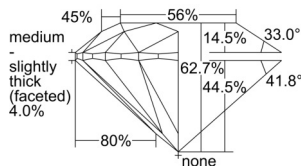

GIA®

FACSIMILE

GIA REPORT 5506405956

Verify this report at GIA.edu

GIA NATURAL DIAMOND DOSSIER®

September 13, 2024
GIA Report Number 5506405956
Shape and Cutting Style ..... Round Brilliant
Measurements ..... 4.86 - 4.88 x 3.05 mm

GRADING RESULTS

Carat Weight ..... 0.44 carat
Color Grade ..... E
Clarity Grade VS2
Cut Grade ..... Excellent

ADDITIONAL GRADING INFORMATION

Polish ..... Excellent
Symmetry ..... Excellent
Fluorescence ..... None
Clarity Characteristics ..... Crystal, Cloud
Inscription(s): GIA 5506405956

PROPORTIONS

Profile to actual proportions

GRADING SCALES

GIA COLOR SCALE	GIA CLARITY SCALE	GIA CUT SCALE	
D	FLAWLESS	EXCELLENT	
E	INTERNALLY FLAWLESS		
F		VVS₁	VERY GOOD
G	VVS₂		
H	VS₁	GOOD	
I	VS₂		
J	SI₁	FAIR	
K	SI₂		
L	I₁	POOR	
M	I₂		
N	I₃		
O			
P			
Q			
R			
S			
T			
U			
V			
W			
X			
Y			
Z