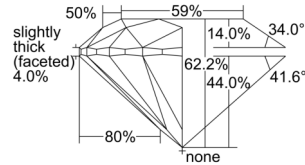

GIA®

FACSIMILE

GIA REPORT 5506407313

Verify this report at GIA.edu

GIA NATURAL DIAMOND DOSSIER®

September 13, 2024
GIA Report Number 5506407313
Shape and Cutting Style ..... Round Brilliant
Measurements ..... 4.27 - 4.29 x 2.66 mm

GRADING RESULTS

Carat Weight ..... 0.30 carat
Color Grade ..... F
Clarity Grade VS2
Cut Grade ..... Excellent

ADDITIONAL GRADING INFORMATION

Polish ..... Excellent
Symmetry ..... Excellent
Fluorescence ..... None
Clarity Characteristics ..... Crystal, Feather
Inscription(s): GIA 5506407313

PROPORTIONS

Profile to actual proportions