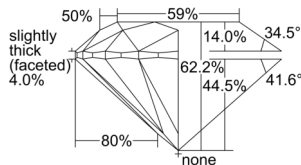

GIA®

FACSIMILE

GIA REPORT 5506407838

Verify this report at GIA.edu

GIA NATURAL DIAMOND DOSSIER®

September 11, 2024
GIA Report Number 5506407838
Shape and Cutting Style ..... Round Brilliant
Measurements ..... 5.31 - 5.33 x 3.31 mm

GRADING RESULTS

Carat Weight ..... 0.58 carat
Color Grade ..... E
Clarity Grade S11
Cut Grade ..... Excellent

ADDITIONAL GRADING INFORMATION

Polish ..... Excellent
Symmetry ..... Excellent
Fluorescence ..... None
Clarity Characteristics..... Crystal, Cloud, Feather, Cavity
Inscription(s): GIA 5506407838

PROPORTIONS

Profile to actual proportions