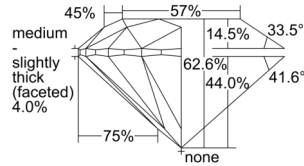

GIA®

FACSIMILE

GIA REPORT 5506408326

Verify this report at GIA.edu

GIA NATURAL DIAMOND DOSSIER®

September 12, 2024
GIA Report Number 5506408326
Shape and Cutting Style ..... Round Brilliant
Measurements ..... 4.89 - 4.92 x 3.07 mm

GRADING RESULTS

Carat Weight ..... 0.45 carat
Color Grade ..... E
Clarity Grade S11
Cut Grade ..... Excellent

ADDITIONAL GRADING INFORMATION

Polish ..... Excellent
Symmetry ..... Excellent
Fluorescence ..... None
Clarity Characteristics ..... Feather
Inscription(s): GIA 5506408326

PROPORTIONS

Profile to actual proportions